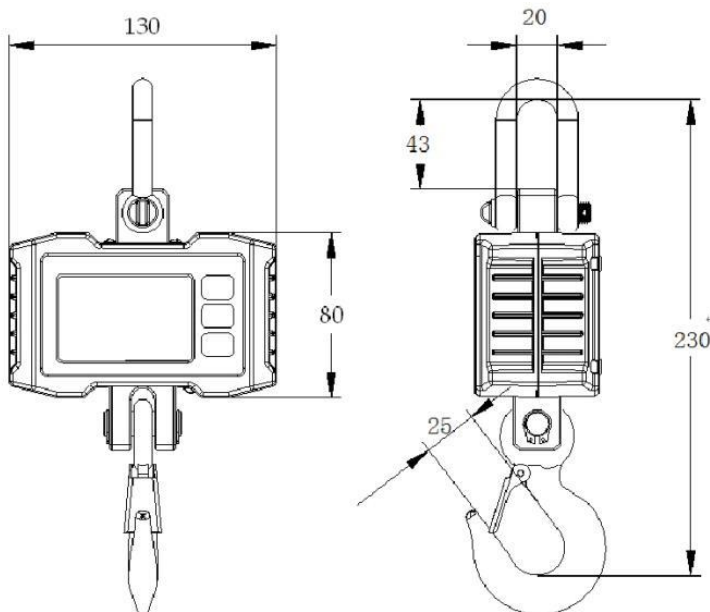

- Zero
- Hold
- Auto power-off

- Battery supervision
- Overload alarm
- Unit switch