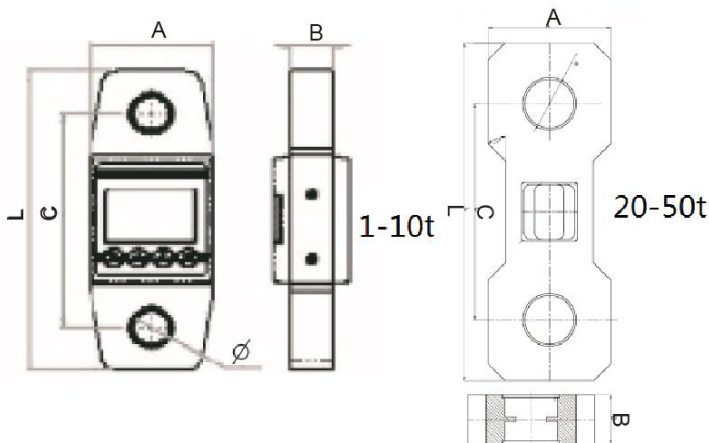

### FEATURES

- Integrated load structure
- 22mm LCD display
- Waterproof panel
- AA\*3 battery
- handheld indicator optional
- Optional Bluetooth function
- Capacity: 3t, 5t and 10t

- Zero
- Tare

- Hold
- Auto power-off

- Overload alarm
- Unit switch

Max.Cap. (kg)	A(mm)	B(mm)	C(mm)	L(mm)	φ
3t	90	30	165	230	26
5t	90	30	165	230	32
10t	90	48	195	280	38

Accuracy	OIML III
Tare range	100%F.S.
Zero range	4%F.S.
Overload alarm	100%F.S.+9e
Battery	AA*3
Battery life	>100h