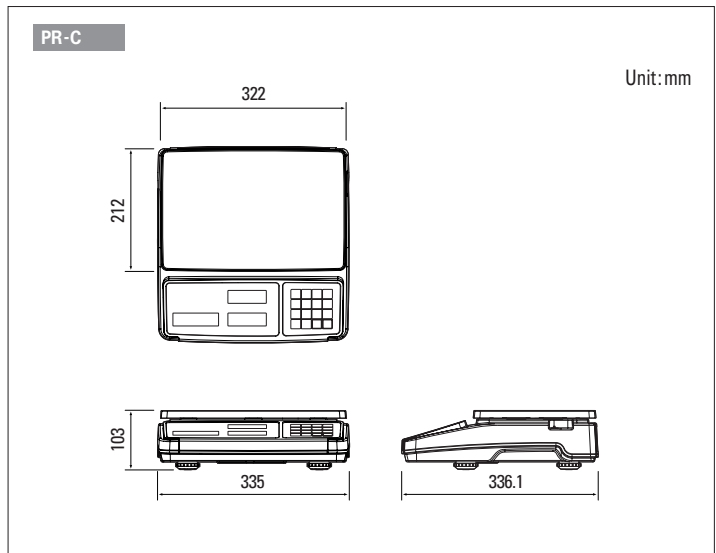

DIMENSIONS

CAS

UNIT 1/4 FREEMAN WAY, MANUKAU CITY
AUCKLAND 2104, NEW ZEALAND
TEL : +64(0)9 215 1744 FAX : +64(0)9 263 7226
EMAIL : sales@cassscale.co.nz
<http://www.cassscale.co.nz>

Specifications are subject to change for improvement without prior notice.